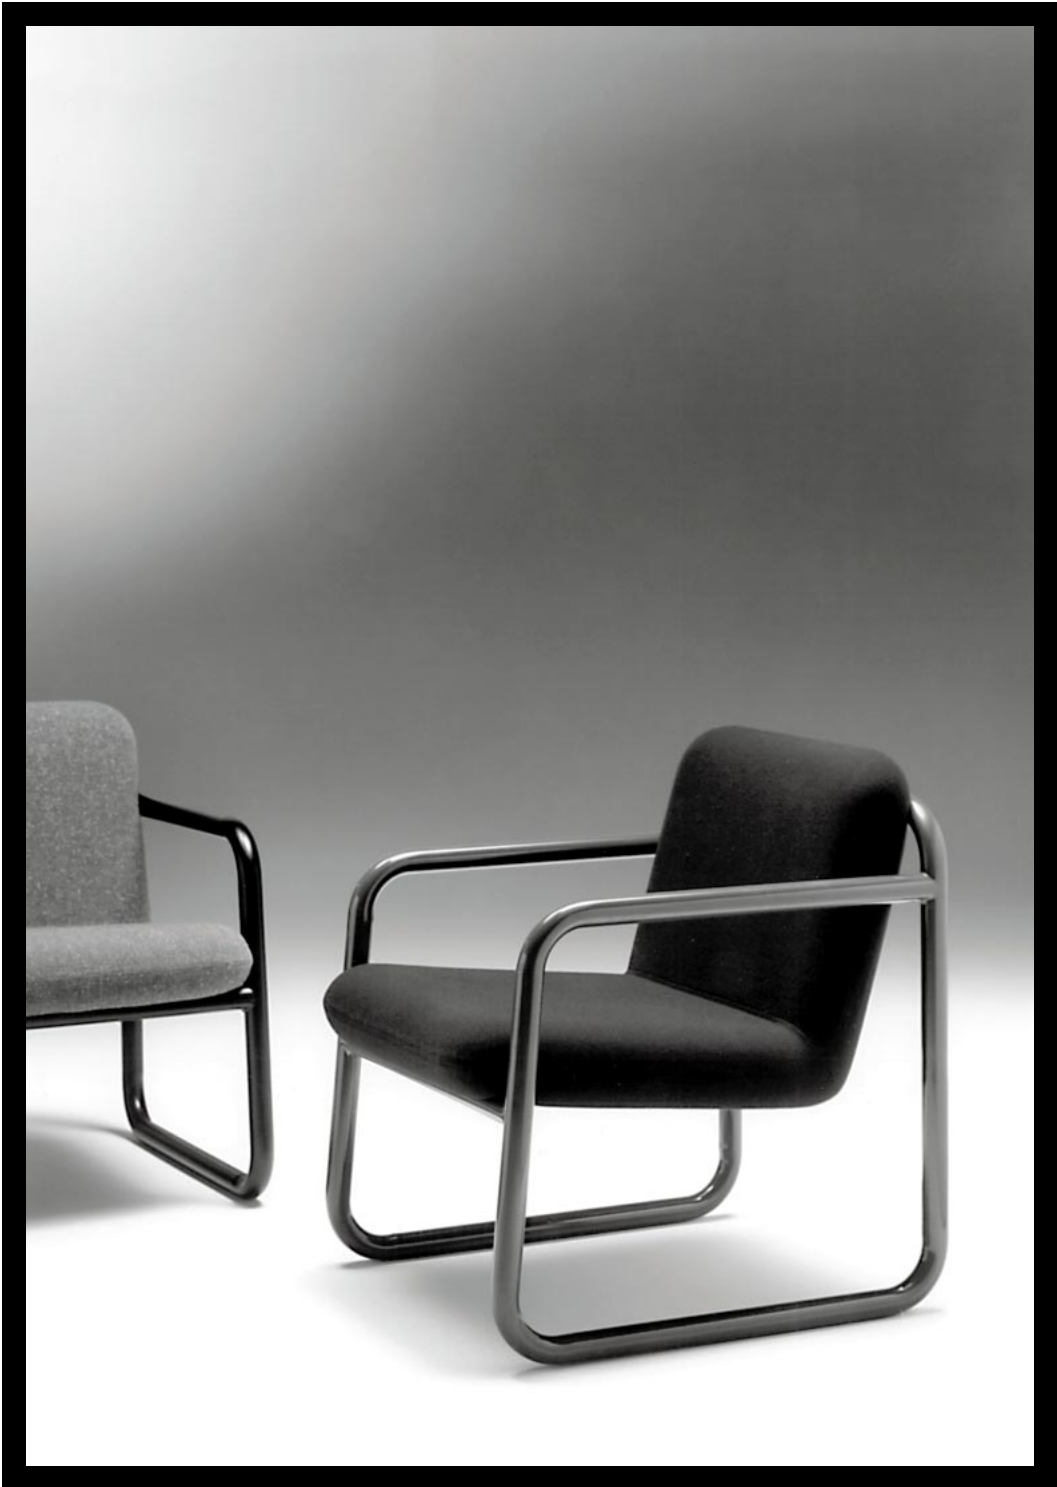

LOUNGE  
SEATING

---

---

---

---

---

---

---

---

---

---

**C**ONTINUUM

**GROUP FOUR**  
FURNITURE

# LOUNGE SEATING

*Continuum features a continuous, 1-1/2 inch steel tube frame finished in epoxy or chrome. Seats are zippered slipcovers over moulded foam with steel tube inner frames, and are available as one piece, or with separate seat and back.*