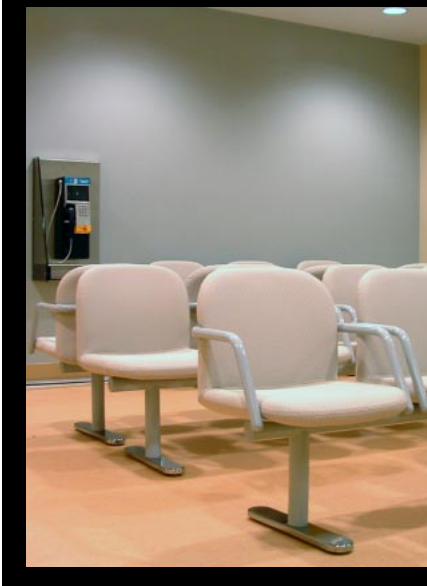

INSTALLATIONS

PUBLIC
WAITING

GROUP FOUR
FURNITURE