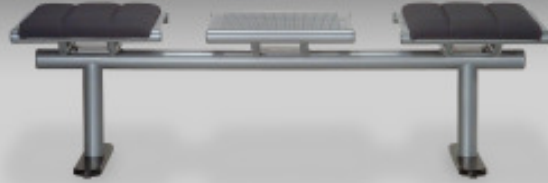

BEAMS

0700 Perf beam

0100 Fast Food with 0702 seats

0400 Terry beam

BEAMS

Group Four's tubular steel public area seating is perfectly suited to the high-traffic conditions in hospital, courthouse, transportation and educational facilities.

The beam mounted 0400 with separate seat and back, 0500 Tom with rigid urethane shell and 0700 Perf-on-a-beam can stretch to the length of any application, thanks to an internal joining sleeve that also allows the beams to join with tables at any angle.

0400 Terry beam

0700 Perf beam

0100 Fast Food with 0502 seats

0700 Perf beam