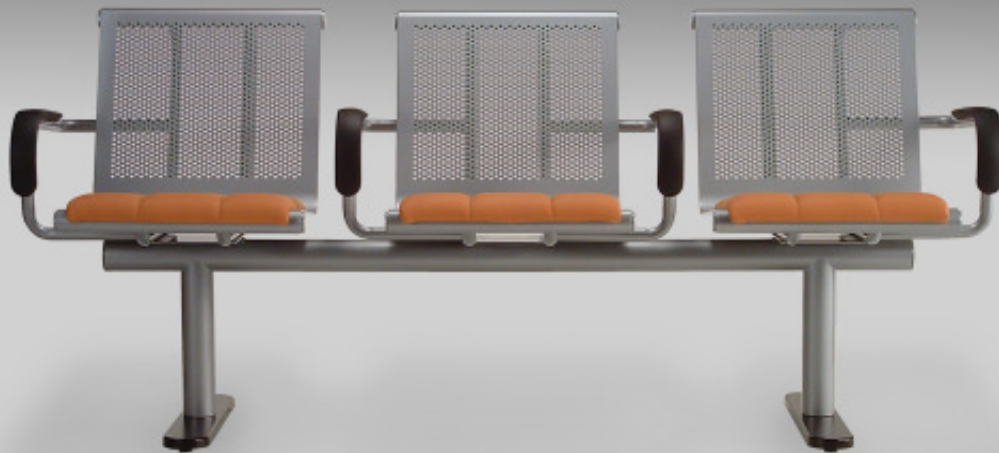

BEAMS

0700 Perf beam

0100 Fast Food with 0702 seats

0400 Terry beam

BEAMS

Group Four's tubular steel public area seating is perfectly suited to the high-traffic conditions in hospital, courthouse, transportation and educational facilities.

The beam mounted 0400 with separate seat and back, 0500 Tom with rigid urethane shell and 0700 Perf-on-a-beam can stretch to the length of any application, thanks to an internal joining sleeve that also allows the beams to join with tables at any angle.

0400 Terry beam

0700 Perf beam

0100 Fast Food with 0502 seats

0700 Perf beam